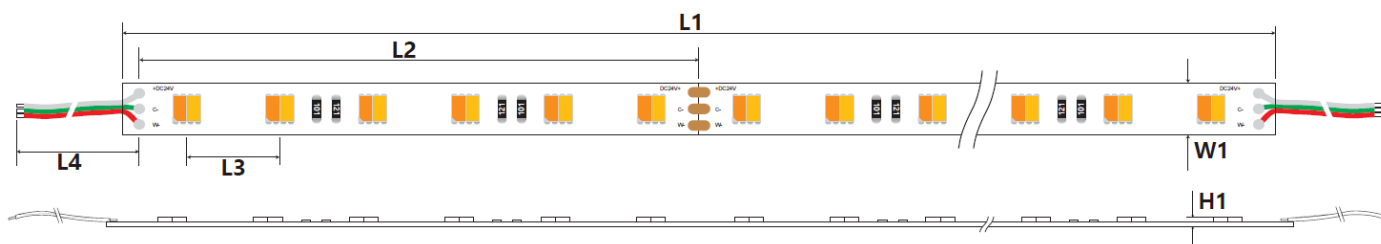

FlexLED Tunable White

Technical specifications

LED	Colour temperature:	6000K~2400K
	Colour rendering:	Ra > 80
	LED's per meter:	120
	Lumen output per meter:	880lm (6000K) 760lm (2700K)
	Efficacy:	43lm/W
Power	Power supply:	24VDC
	Current:	800mA
	Consumption per meter:	19,2 Watt
Miscellaneous	Lifespan:	20.000h
	Beam angle:	120°
	IP-Rating:	IP20

The FlexLED Tunable White is a 5-meter-long flexible LED strip with **120 LED's per meter**. It can be shortened by cutting off pieces of 100mm. This flexible LED strip is very suitable for cove and signage applications.

Features:

- Tunable white LED
- Adhesive tape on the back
- Cut length every 100mm

Warranty:

3 years

Certifications:

* UL listed version available on request

Dimensions

Length / height / width:	L1 / H1 / W1	5004 / 2,1 / 10mm
Cut length:	L2	100mm
Length between LED's:	L3	16,7mm
Length connection wire:	L4	360mm

Light distribution

Order code

FLX.TW.2460.120