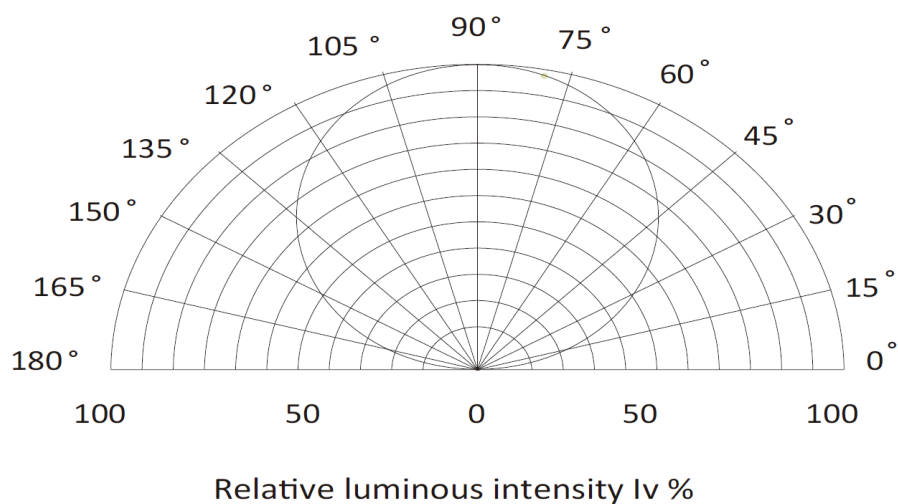

Light distribution

Order code

FLX.TW.2460.120