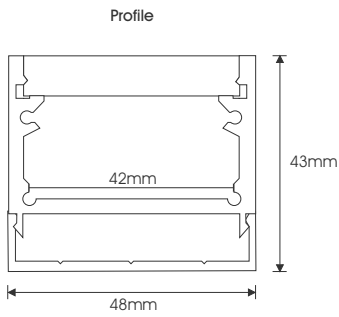

# 48mm Profile MKII

## Dimensions

### Profile

Material:	Aluminium
Material finish:	Aluminium Anodised
Maximum length:	3000mm

### Cover

Material:	PMMA
Material finish:	Opal / Frost
Maximum length:	3000mm