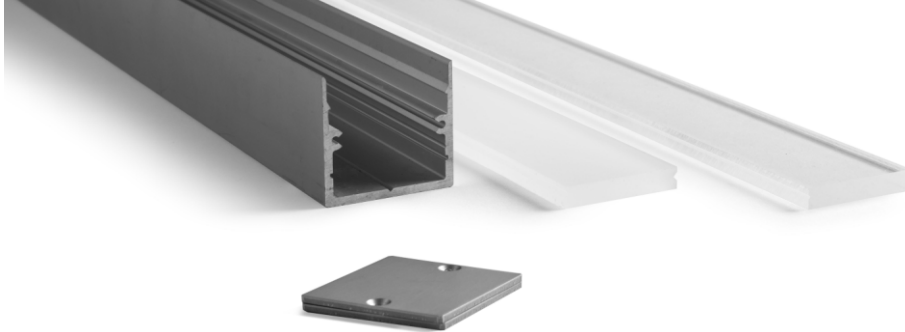

## Dimensions

### Profile

Material:	Aluminium
Material finish:	Aluminium Anodised
Maximum length:	3000mm

### Cover

Material:	PMMA
Material finish:	Opal / Frost
Maximum length:	3000mm